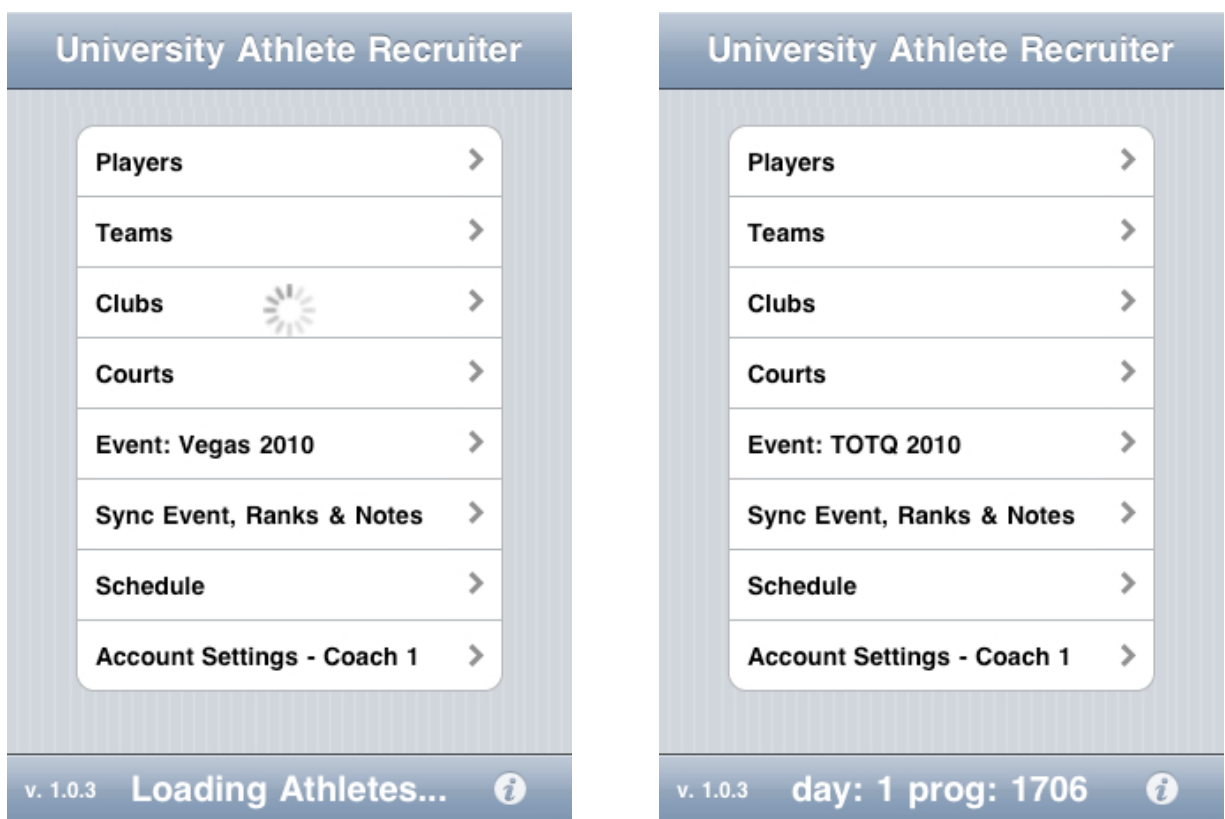

Getting UARecruiter on your device...

From your device, go the “App Store” on the device – search for “UARecruiter” - buy it...

First thing – select the “Account Settings...” or the “i” in the lower right, set your UA username and password into your device. You can hit “Login” or just exit this screen. Now select the “Event...” item.... This should present you with a list of events – once you select one you are asked to confirm it and then it will take up to 10 minutes to load the event (we are working on reducing the load time). Please don't let the device be interrupted during this load. Don't respond to a text message, don't take a phone call, don't let it go to sleep. If you do, the data will get corrupted and you will need to remove and reload the application.

On the left above is the screen while it is loading and right you will notice the text at the very bottom is now just the day and program id. The load is now done.

Here is what you see if you select “Players” and then the screen for a given player.